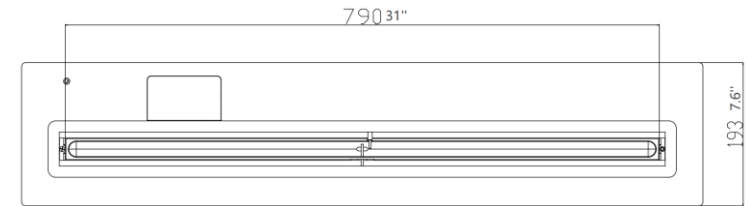

Technical Data

Custom Measure

5+ Flame Setting

No Chimney

5 Years Warranty

CE Certified

	Material	SS304 Stainless steel
	Flame Size	790mm L
	Unit Dimension	908mm L x 193mm W x 168mm H
	Fuel Capacity	7.2 Liter
	Approx Burn Time	7.2-12 Hours
	Heat Out put Net	6513 W / 22221 BTU
	Minimum Room	70-80 m ²
	Weight	G:25 Kgs; N:15 Kgs
	Application	For indoor use only
	Voltage	110-240V