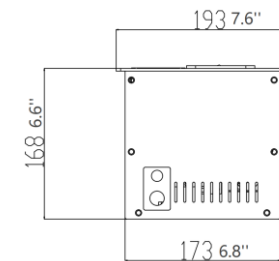

Technical Data

Custom Measure

5+ Flame Setting

No Chimney

5 Years Warranty

CE Certified

	Material	SS304 Stainless steel
	Flame Size	790mm L
	Unit Dimension	908mm L x 193mm W x 168mm H
	Fuel Capacity	7.2 Liter
	Approx Burn Time	7.2-12 Hours
	Heat Out put Net	6513 W / 22221 BTU
	Minimum Room	70-80 m ²
	Weight	G:25 Kgs; N:15 Kgs
	Application	For indoor use only
	Voltage	110-240V