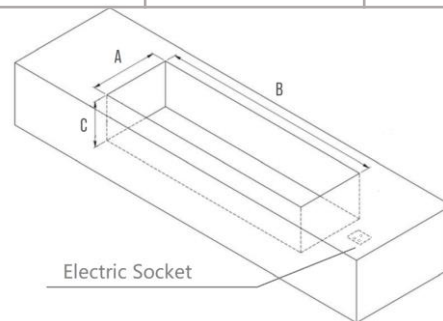

Wall cavity of fire box

Fireplace Surrounds Need to be Non-combustible

	A	B	C
inch	15"	43-1/5"	17-3/4"
mm	383	1098	450

Cut opening of enclosure

A standard 3-prong grounded 110/240-volt outlet is needed

	A	B	C
inch	7-1/5"	35-2/5"	9-4/5"
mm	183	898	250