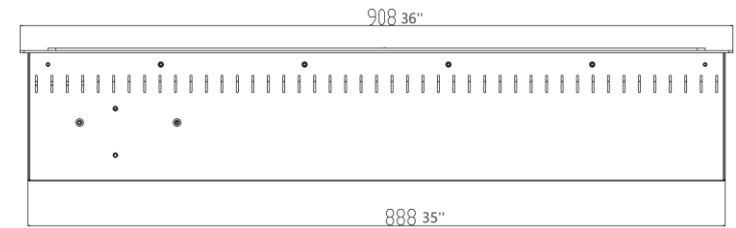

Technical Data

Custom Measure

5+ Flame Setting

No Chimney

5 Years Warranty

CE Certified

	Material	SS304 Stainless steel
	Flame Size	790mm L
	Unit Dimension	908mm L x 193mm W x 168mm H
	Fuel Capacity	7.2 Liter
	Approx Burn Time	7.2-12 Hours
	Heat Out put Net	6513 W / 22221 BTU
	Minimum Room	70-80 m ²
	Weight	G:25 Kgs; N:15 Kgs
	Application	For indoor use only
	Voltage	110-240V