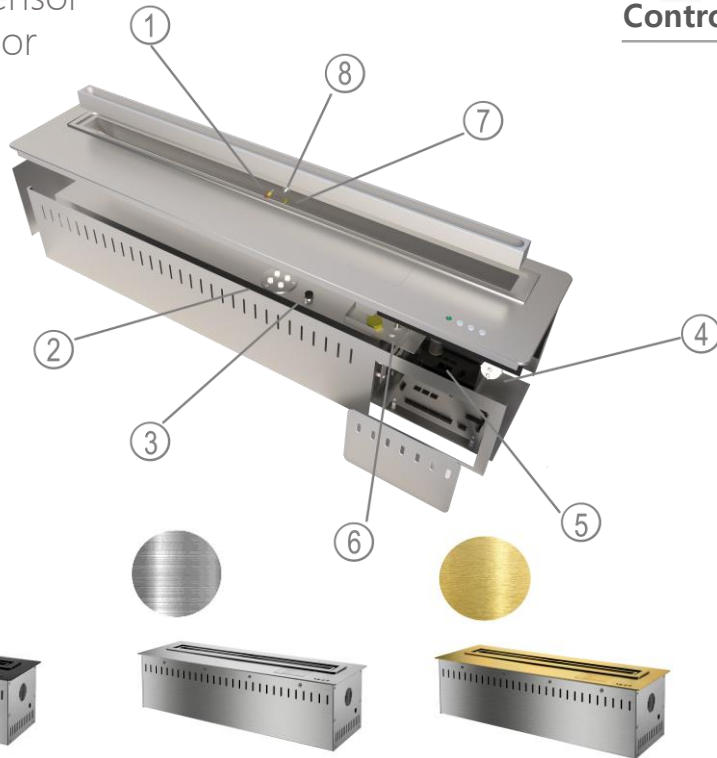

AUTOMATIC FIREPLACE BURNER

STR-36 (908mm)

AUTOMATIC FIRE BURNER

The automatic burner is based on burning liquid ethanol fuel with automatic feeding system. Burn clean no smoke, or ash.

INTELLIGENT CONTROL AND BEST QUALITY

The burner is equipped with 8 safety technologies with automatic refueling system. Control the fire with the included remote, app on your smartphone or home automation system.

FIRE BURNER AUTOMATIC SR-36

Technical Data

Custom Measure

5+ Flame Setting

No Chimney

5 Years Warranty

CE Certified

	Material	SS304 Stainless steel
	Flame Size	790mm L
	Unit Dimension	908mm L x 193mm W x 168mm H
	Fuel Capacity	7.2 Liter
	Approx Burn Time	7.2-12 Hours
	Heat Out put Net	6513 W / 22221 BTU
	Minimum Room	70-80 m ²
	Weight	G:25 Kgs; N:15 Kgs
	Application	For indoor use only
	Voltage	110-240V

FIRE BURNER AUTOMATIC STR-36

Safety Feature 5×3

- ① Temperature sensor
- ② Fuel level sensor
- ③ Over heating sensor
- ④ Anti-tilt sensor
- ⑤ CO2 Sensor
- ⑥ Auto Filling
- ⑦ Auto Feeding
- ⑧ Auto Ignition